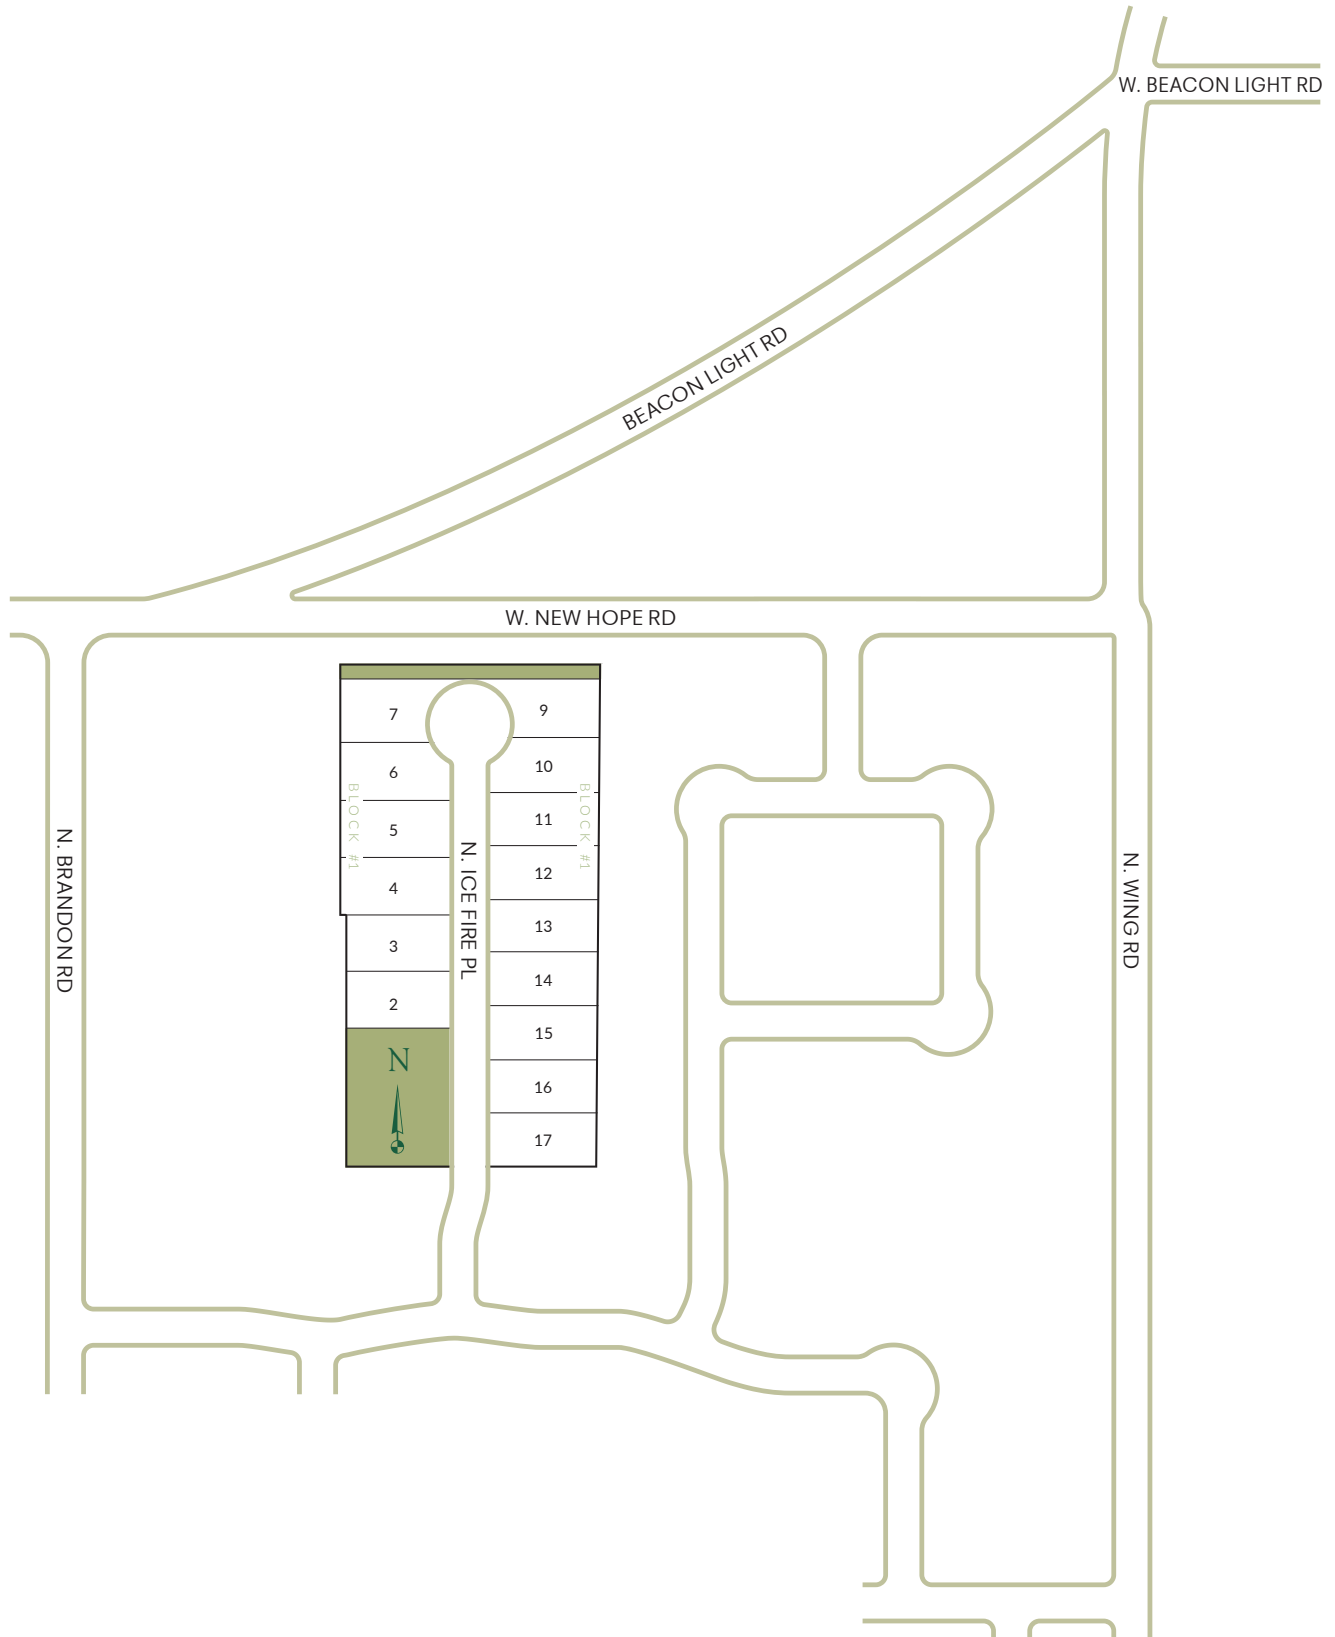

CANOPI AT GREENDALE GROVE

Your Builder of Choice

Available

Inventory

Under Contract

Sold

Not For Sale

Preliminary plan. Rendering is for illustration purposes only. All information is believed to be accurate but is not warranted and is subject to change without notice. Sales and Marketing by Hubble Homes. Effective 2023 12-16

HubbleHomes.com
RCE - 049